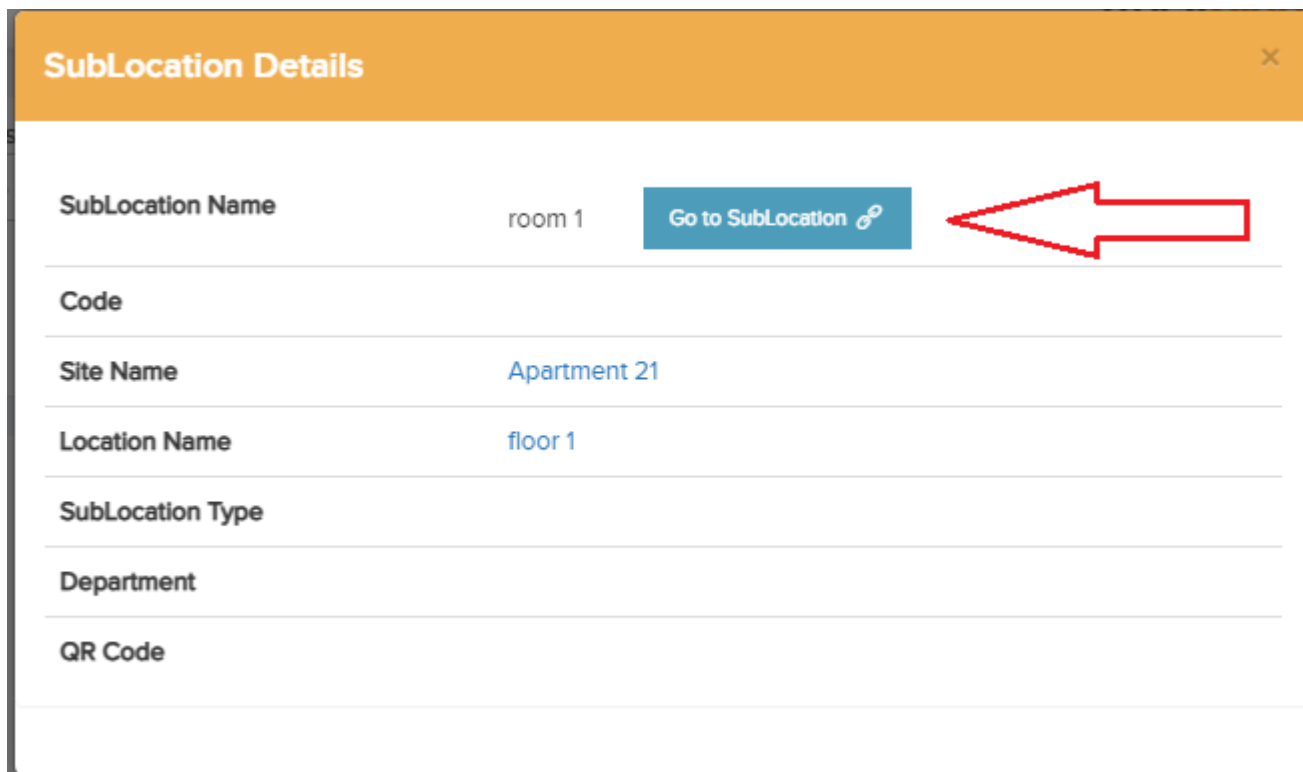

Clicking on any Sub-location will reveal a Sub-location Details pop-up with the option to go to the Main Sub-location Details View.

Clicking on any Asset will reveal an Asset Details pop-up with the option to go to the Main Asset Details View. You will also see any Reactive or Planned Jobs for that Asset.